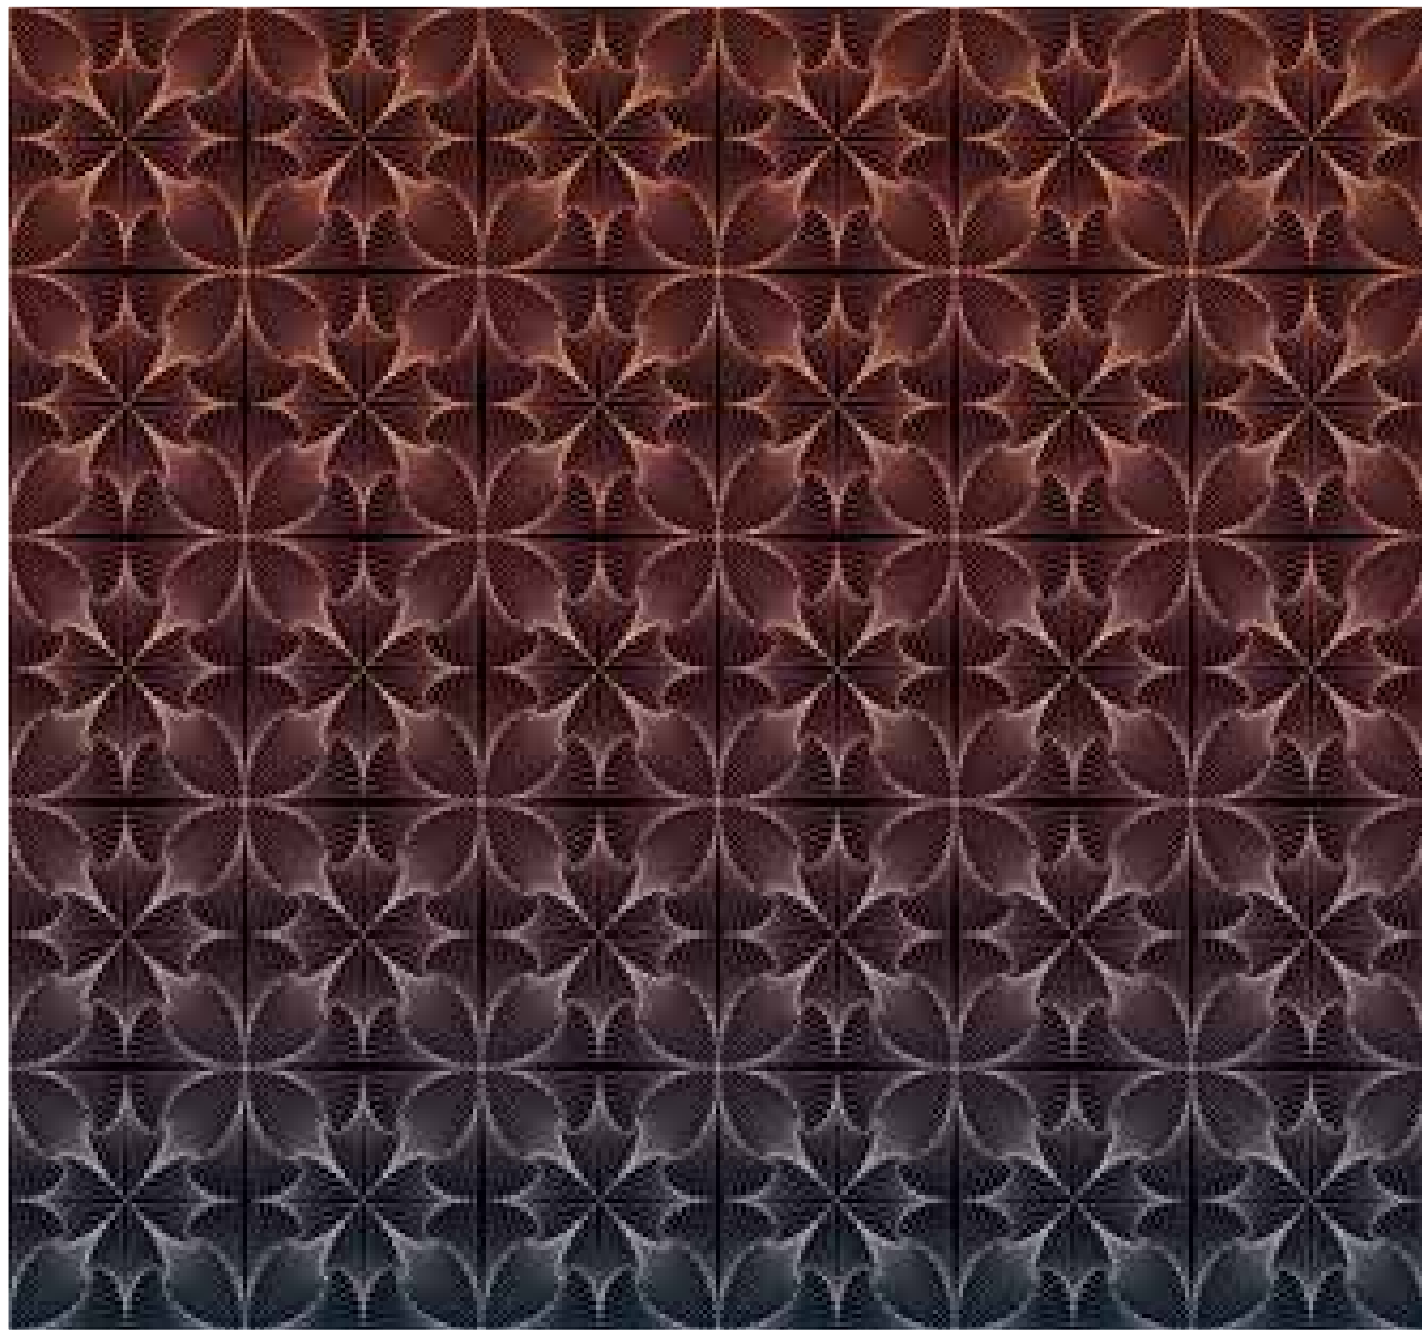

ENERGICO

INX6-029 | 300 x 280 cm / 9'10" x 9'2" | 60

ENERGICO