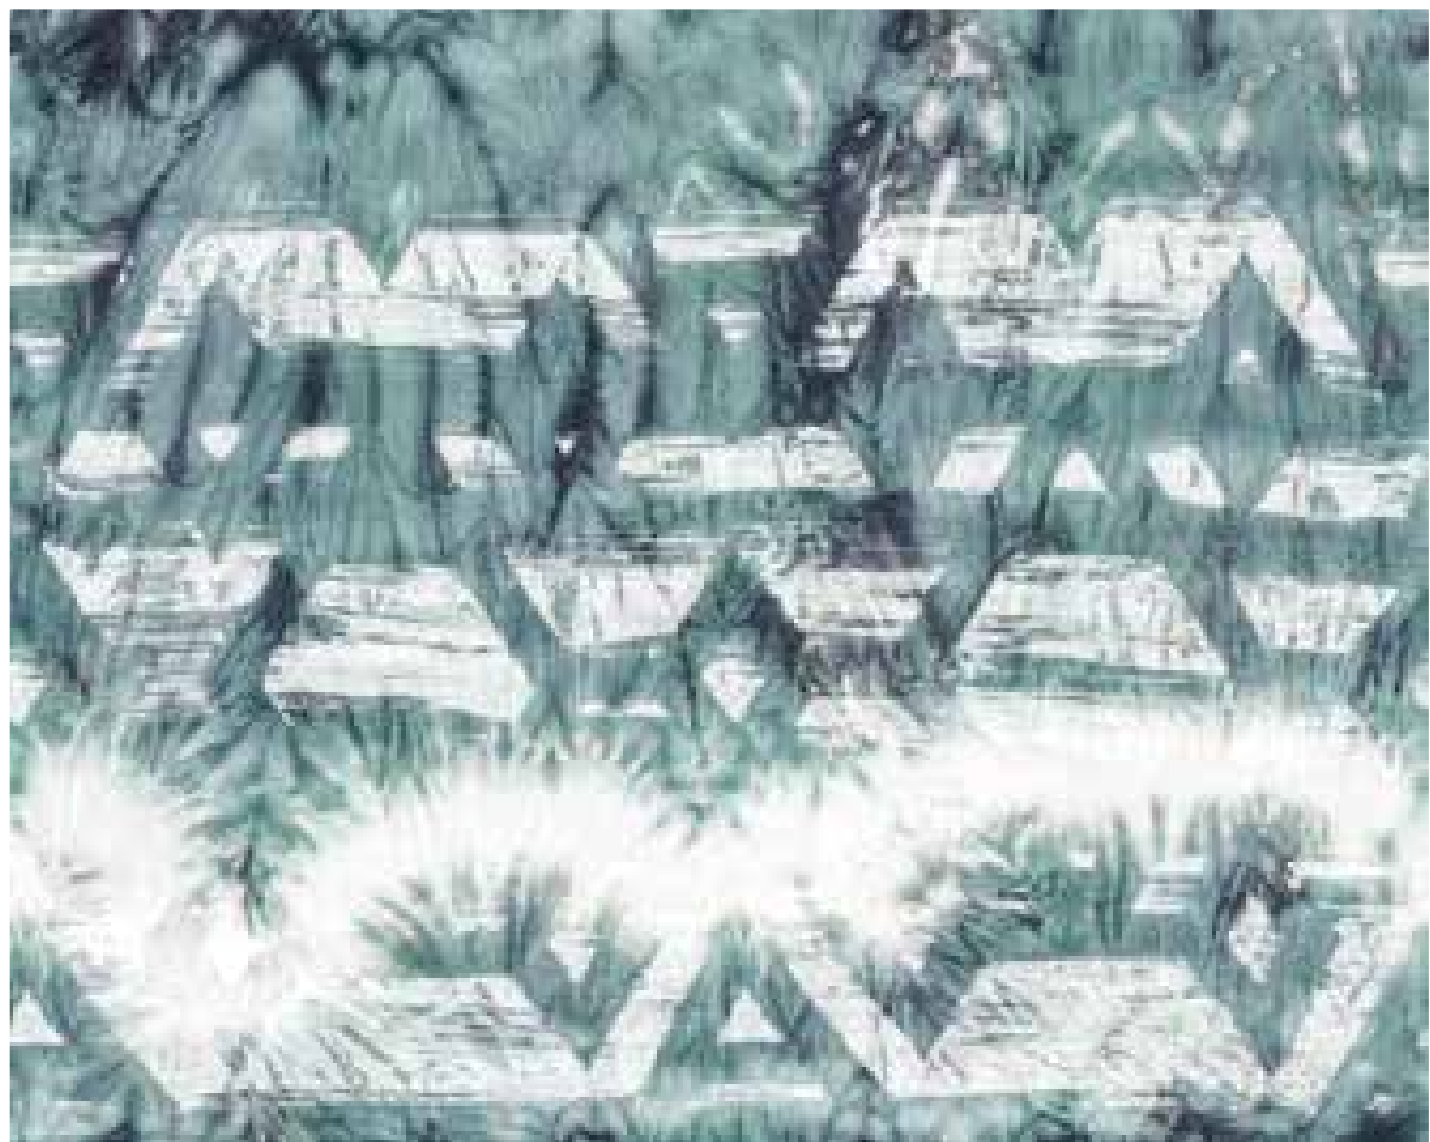

TRIBAL DYE

TRIBAL DYE

INX7-062 | 350 x 280 cm / 11'6" x 9'2" | 70