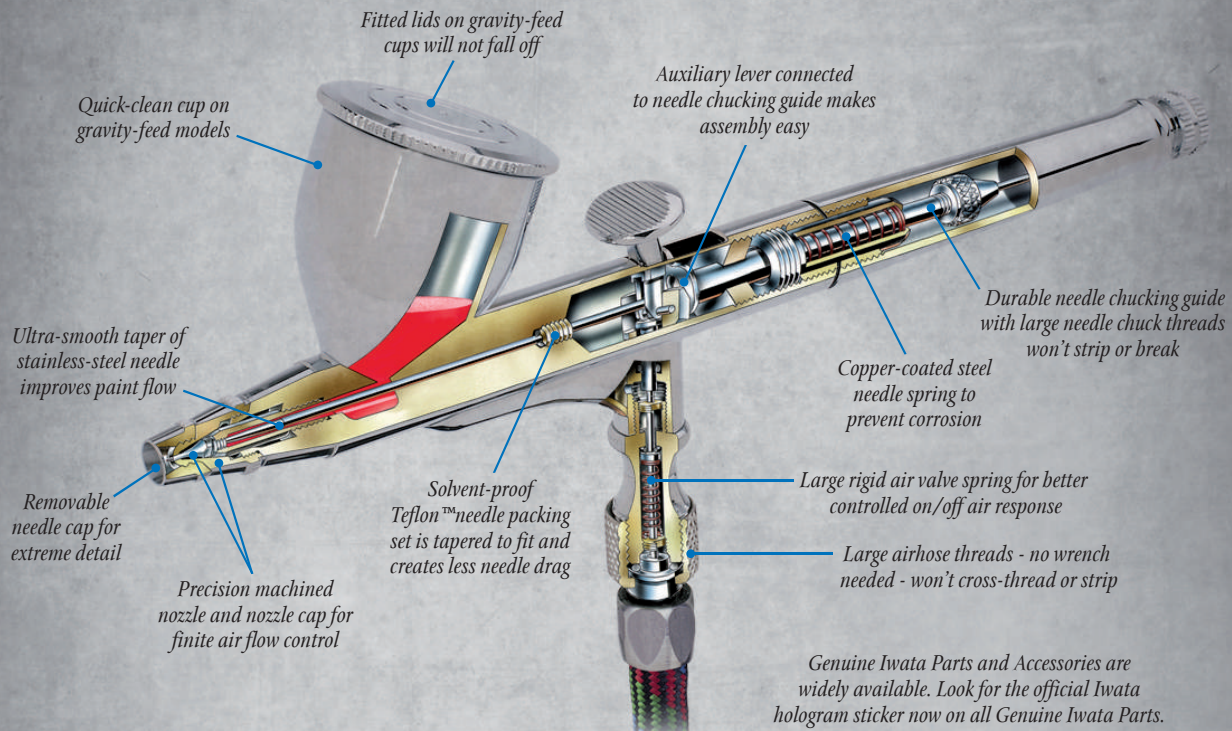

iwata

by ANEST IWATA

Genuine

Quality & Performance Should Not Be Taken For Granted

Quick-clean cup on gravity-feed models

Fitted lids on gravity-feed cups will not fall off

Auxiliary lever connected to needle chucking guide makes assembly easy

Ultra-smooth taper of stainless-steel needle improves paint flow

Removable needle cap for extreme detail

Precision machined nozzle and nozzle cap for finite air flow control

Solvent-proof Teflon™ needle packing set is tapered to fit and creates less needle drag

Copper-coated steel needle spring to prevent corrosion

Large rigid air valve spring for better controlled on/off air response

Large airhose threads - no wrench needed - won't cross-thread or strip

Durable needle chucking guide with large needle chuck threads won't strip or break

Genuine Iwata Parts and Accessories are widely available. Look for the official Iwata hologram sticker now on all Genuine Iwata Parts.