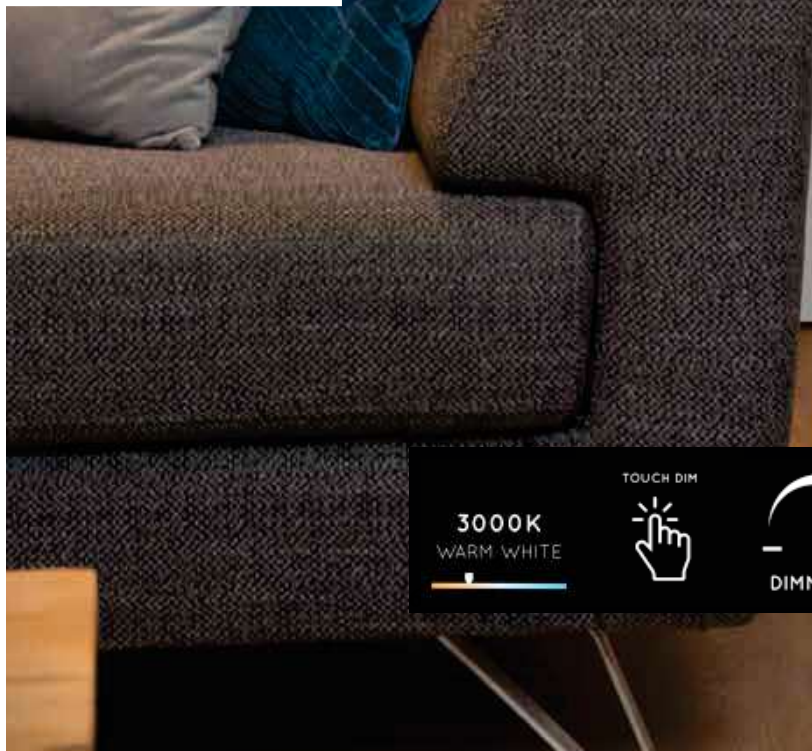

Philon is an indispensable accessory for lovers of interior design and books. This modern, cylindrical aluminium reading lamp focuses its rays directly on the pages of your book. The integrated LED bulb provides warm white light of 3000K. You turn the light source horizontally for a comfortable reading position. Is the brightness a bit too much for you? Then you can easily make Philon shine a little softer with the touch dimmer integrated in the fixture. You switch the lamp on and off completely in the same way.