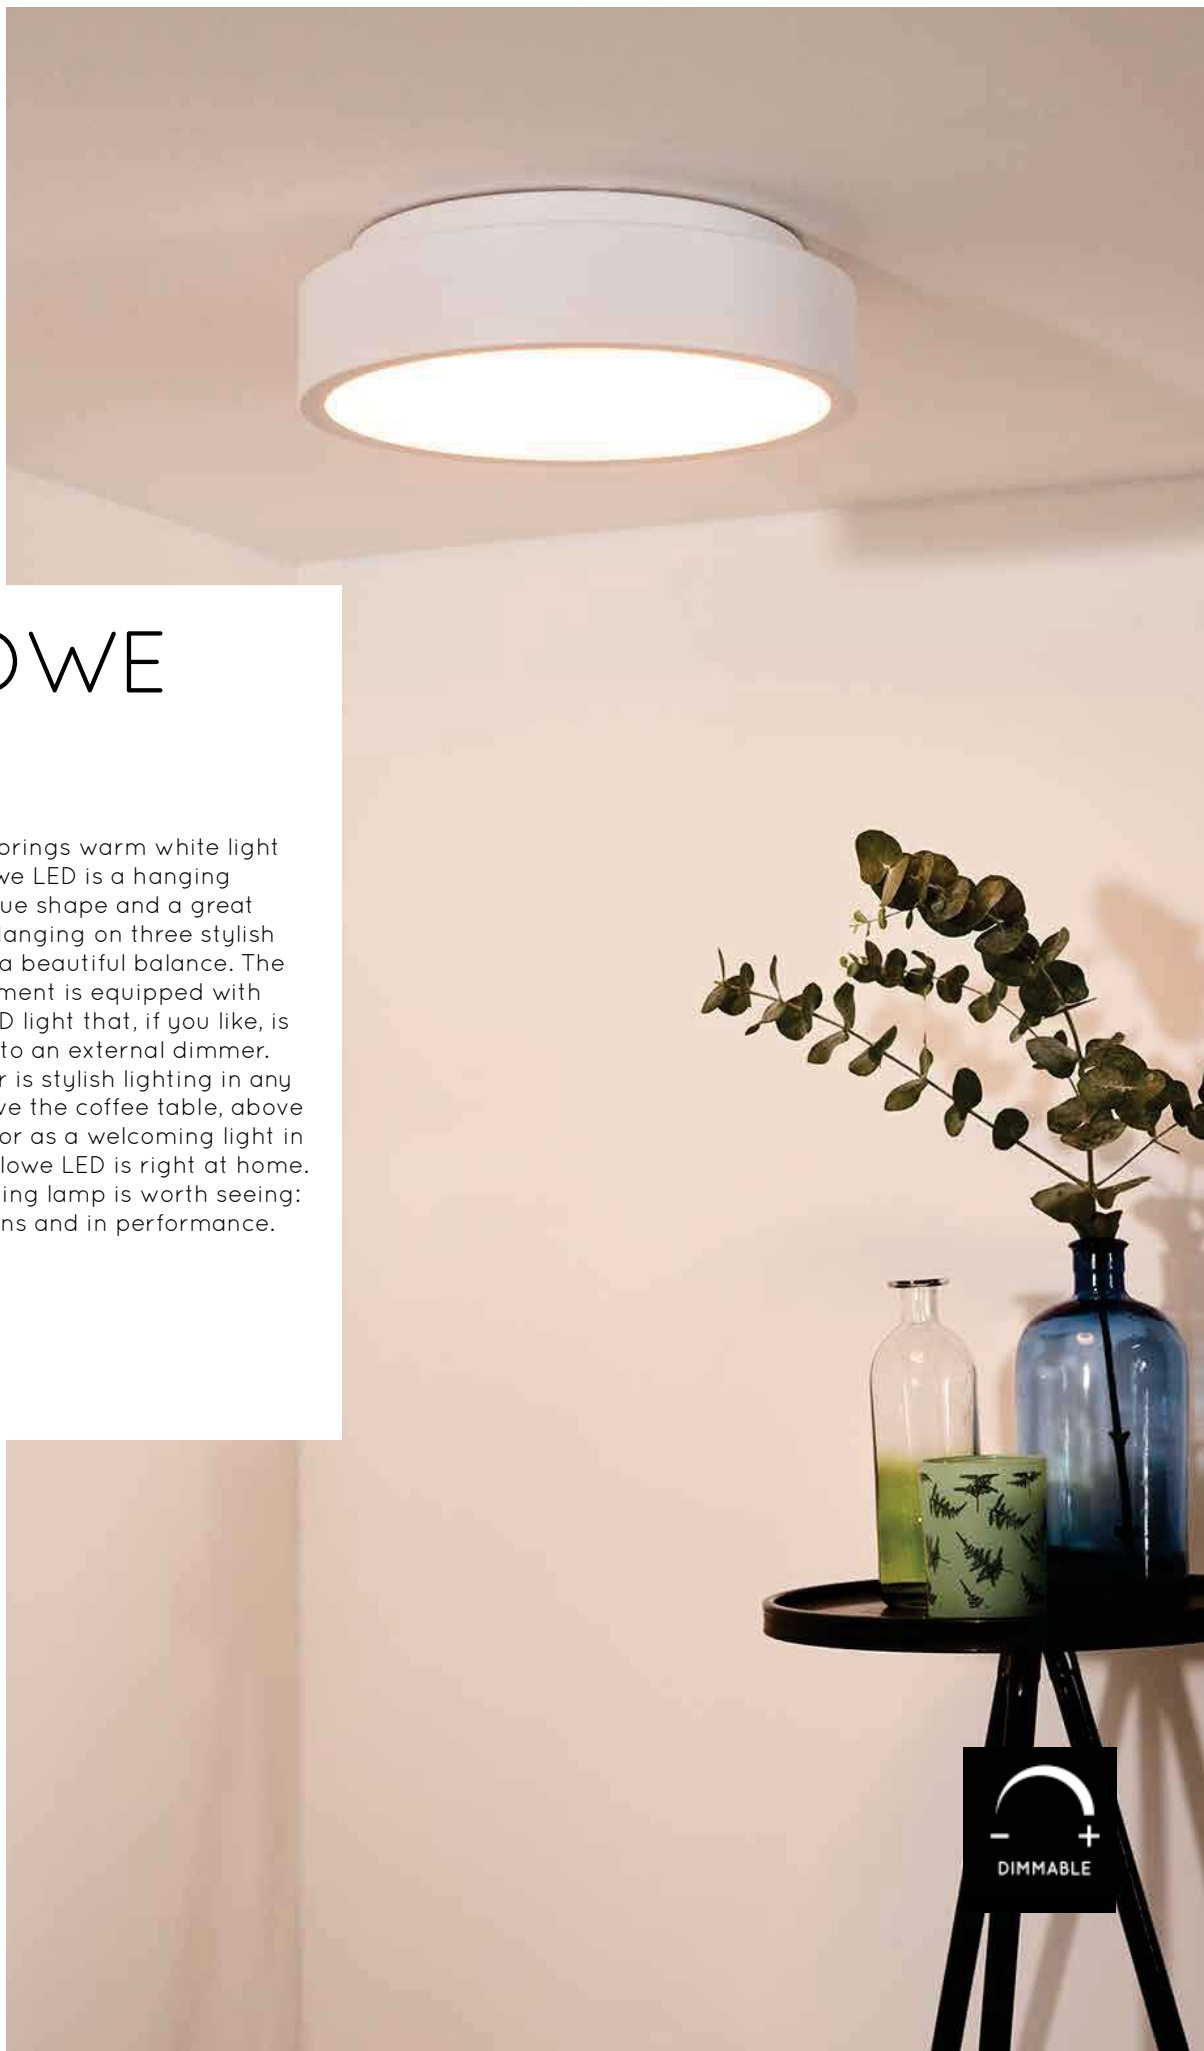

32W/Integrated LED/3000K/1920lm/dim.

W: 80 cm

Colours: White

H: 135 max. cm

Material: Aluminum

L: 80 cm

TALOWE LED

Like a UFO that brings warm white light with it. This Talowe LED is a hanging lamp with a unique shape and a great many bonuses. Hanging on three stylish cords, it creates a beautiful balance. The circular light element is equipped with an integrated LED light that, if you like, is easy to connect to an external dimmer. The flying saucer is stylish lighting in any living room. Above the coffee table, above the dining table or as a welcoming light in the entryway: Talowe LED is right at home. This sturdy hanging lamp is worth seeing: both in dimensions and in performance.