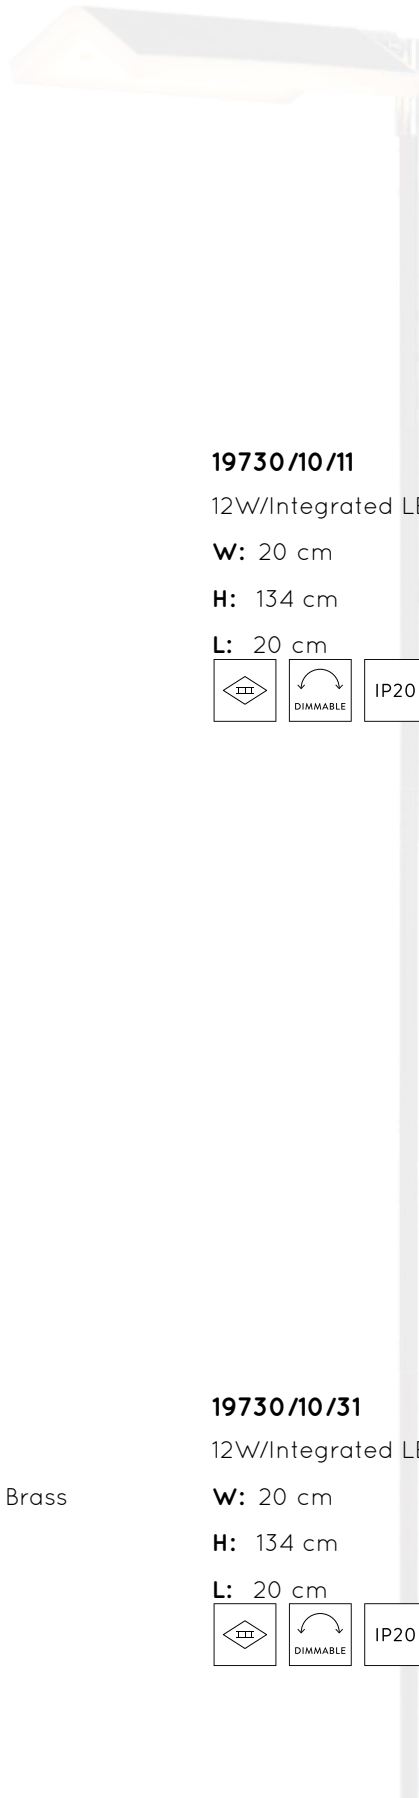

W: 28 cm

Colours: Coffee

H: 169 max. cm

Material: Aluminum

L: 28 cm

24402/30/96

4.2W/Integrated LED/2700K/460lm/dim.

W: 8 cm

AARON

Fine elegance is what you can expect from Aaron: a classic floor lamp with a modern twist. The metal floor lamp is happy to illuminate your reading corner or stand next to your desk. Its long stand ends in a fold-out top, from which Aaron emits a warm glow. The integrated dim to warm LED lamp allows you to create the ideal brightness and choose from 3 different light colours for optimal comfort at any time of day. Just press the button on the tilting rod to do so. Moreover, you can tilt the lampshade horizontally and vertically. This makes this floor lamp a timeless accessory for any type of interior. Want to add it to yours?

H: 134 cm

Material: Metal

L: 20 cm

19730/10/11

12W/Integrated LED/2700K/1000lm/dim.

W: 20 cm

Colours: Chrome

H: 134 cm