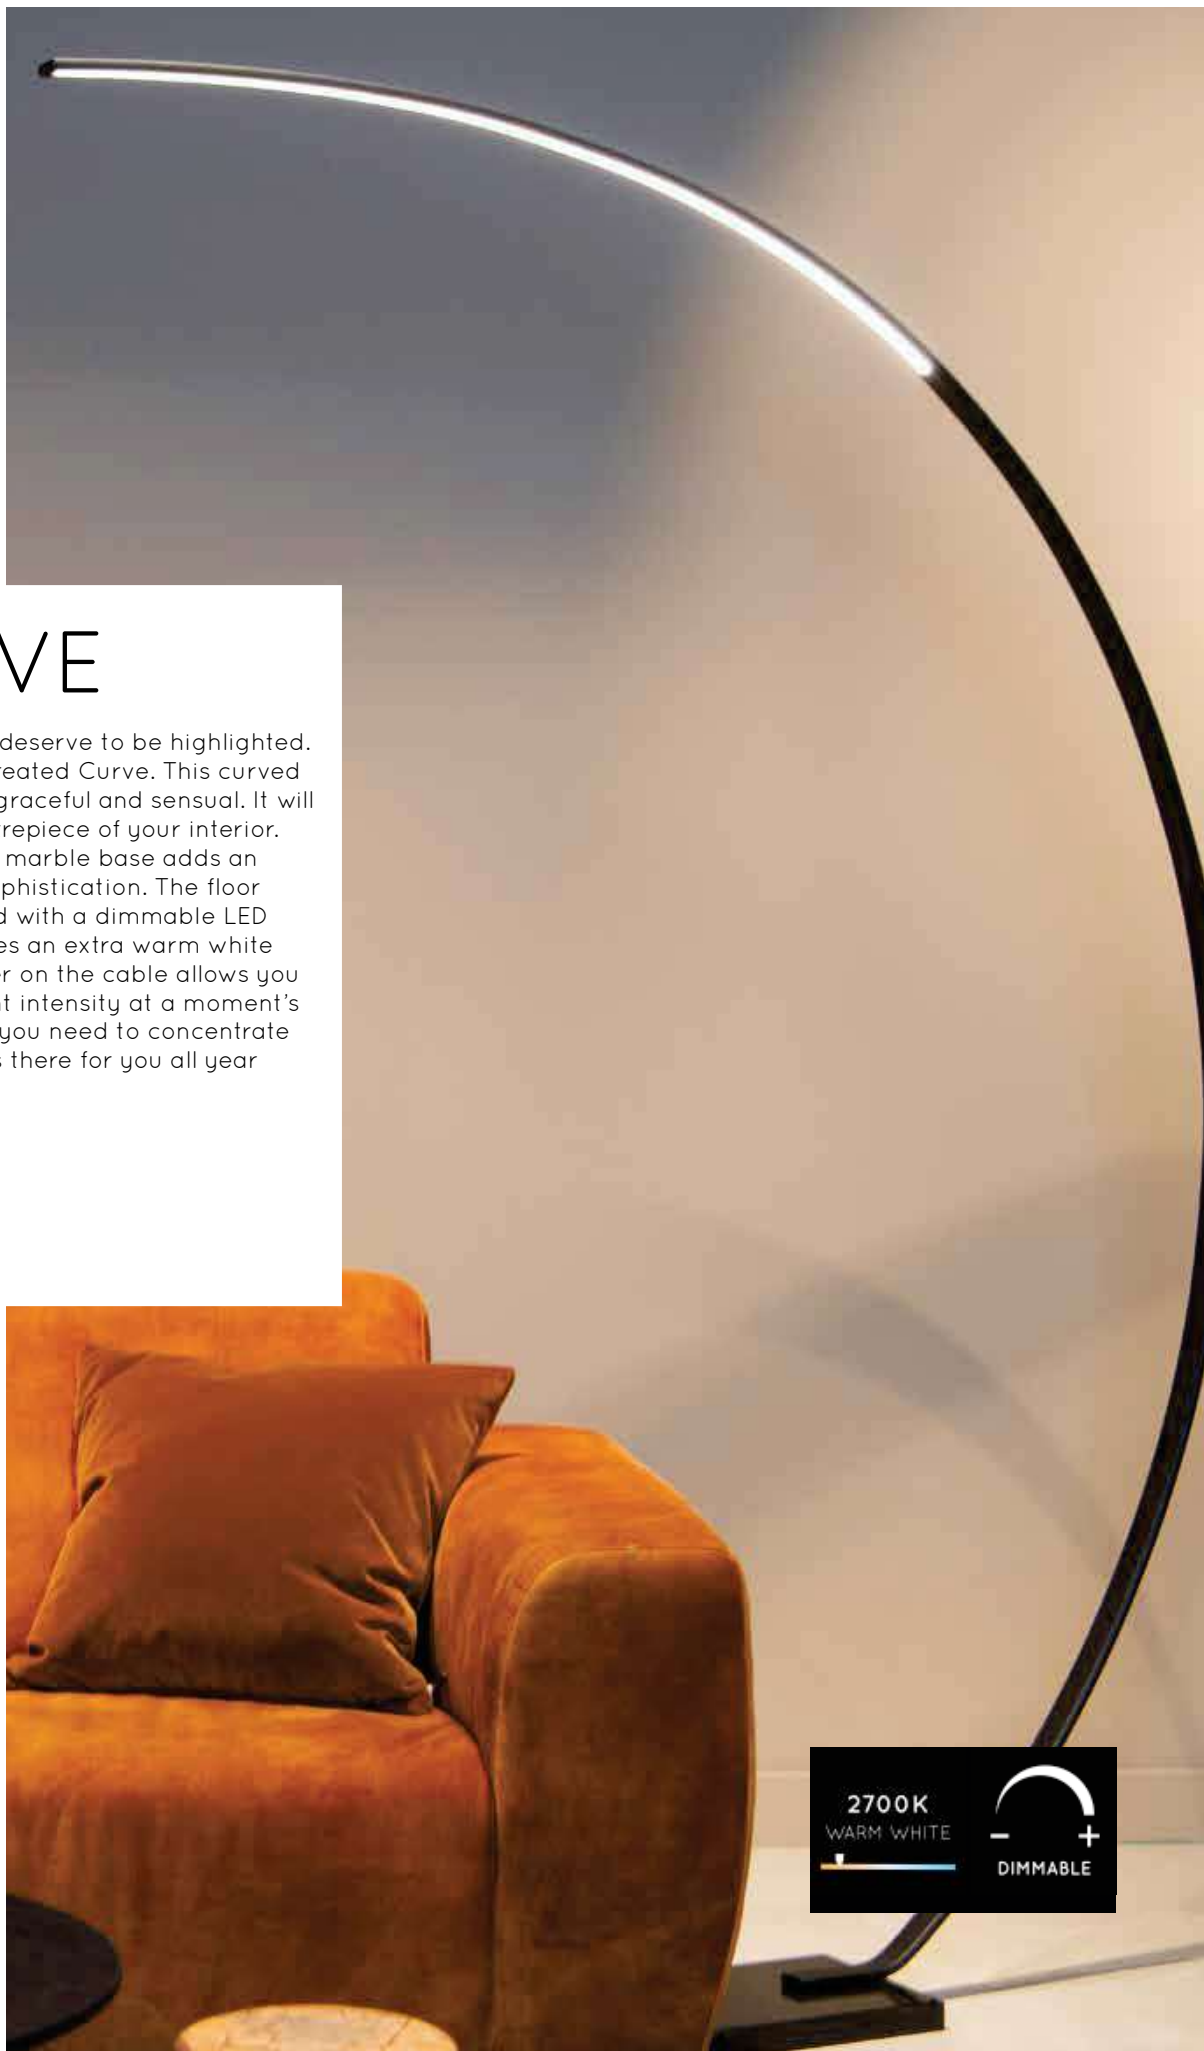

L: 23 cm

CURVE

Beautiful curves deserve to be highlighted. That's why we created Curve. This curved reading lamp is graceful and sensual. It will become the centrepiece of your interior. The high-quality marble base adds an extra touch of sophistication. The floor lamp is equipped with a dimmable LED bulb that provides an extra warm white light. The dimmer on the cable allows you to adjust the light intensity at a moment's notice. Whether you need to concentrate or relax, Curve is there for you all year round.