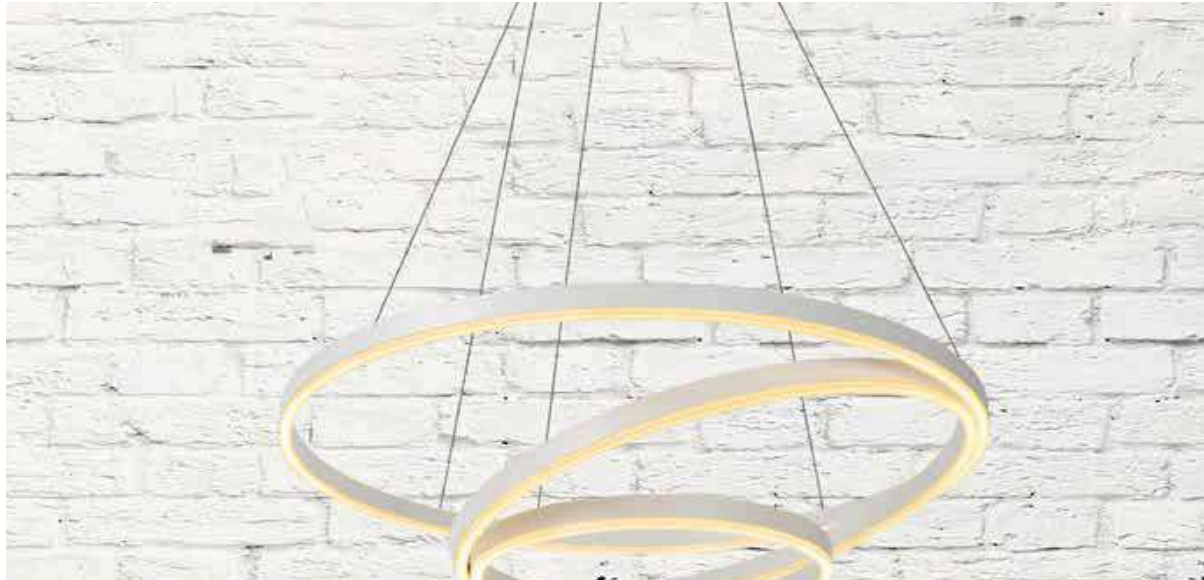

DESIGN

PAGE 4 - 45

TRINITI

Three rings of light are almost entangled but still separated from each other. This hanging lamp lives up to its name. TrinitI represents the holy trinity. Hang the rings for the installation at the desired height (minimum 60 and maximum 135 centimetres from the ceiling). Thanks to the fine connecting cables between the mounting plate and the light sources themselves, the light beams seem to float above your table. After connecting to a dimmer, you determine the brightness of the integrated LEDs yourself.