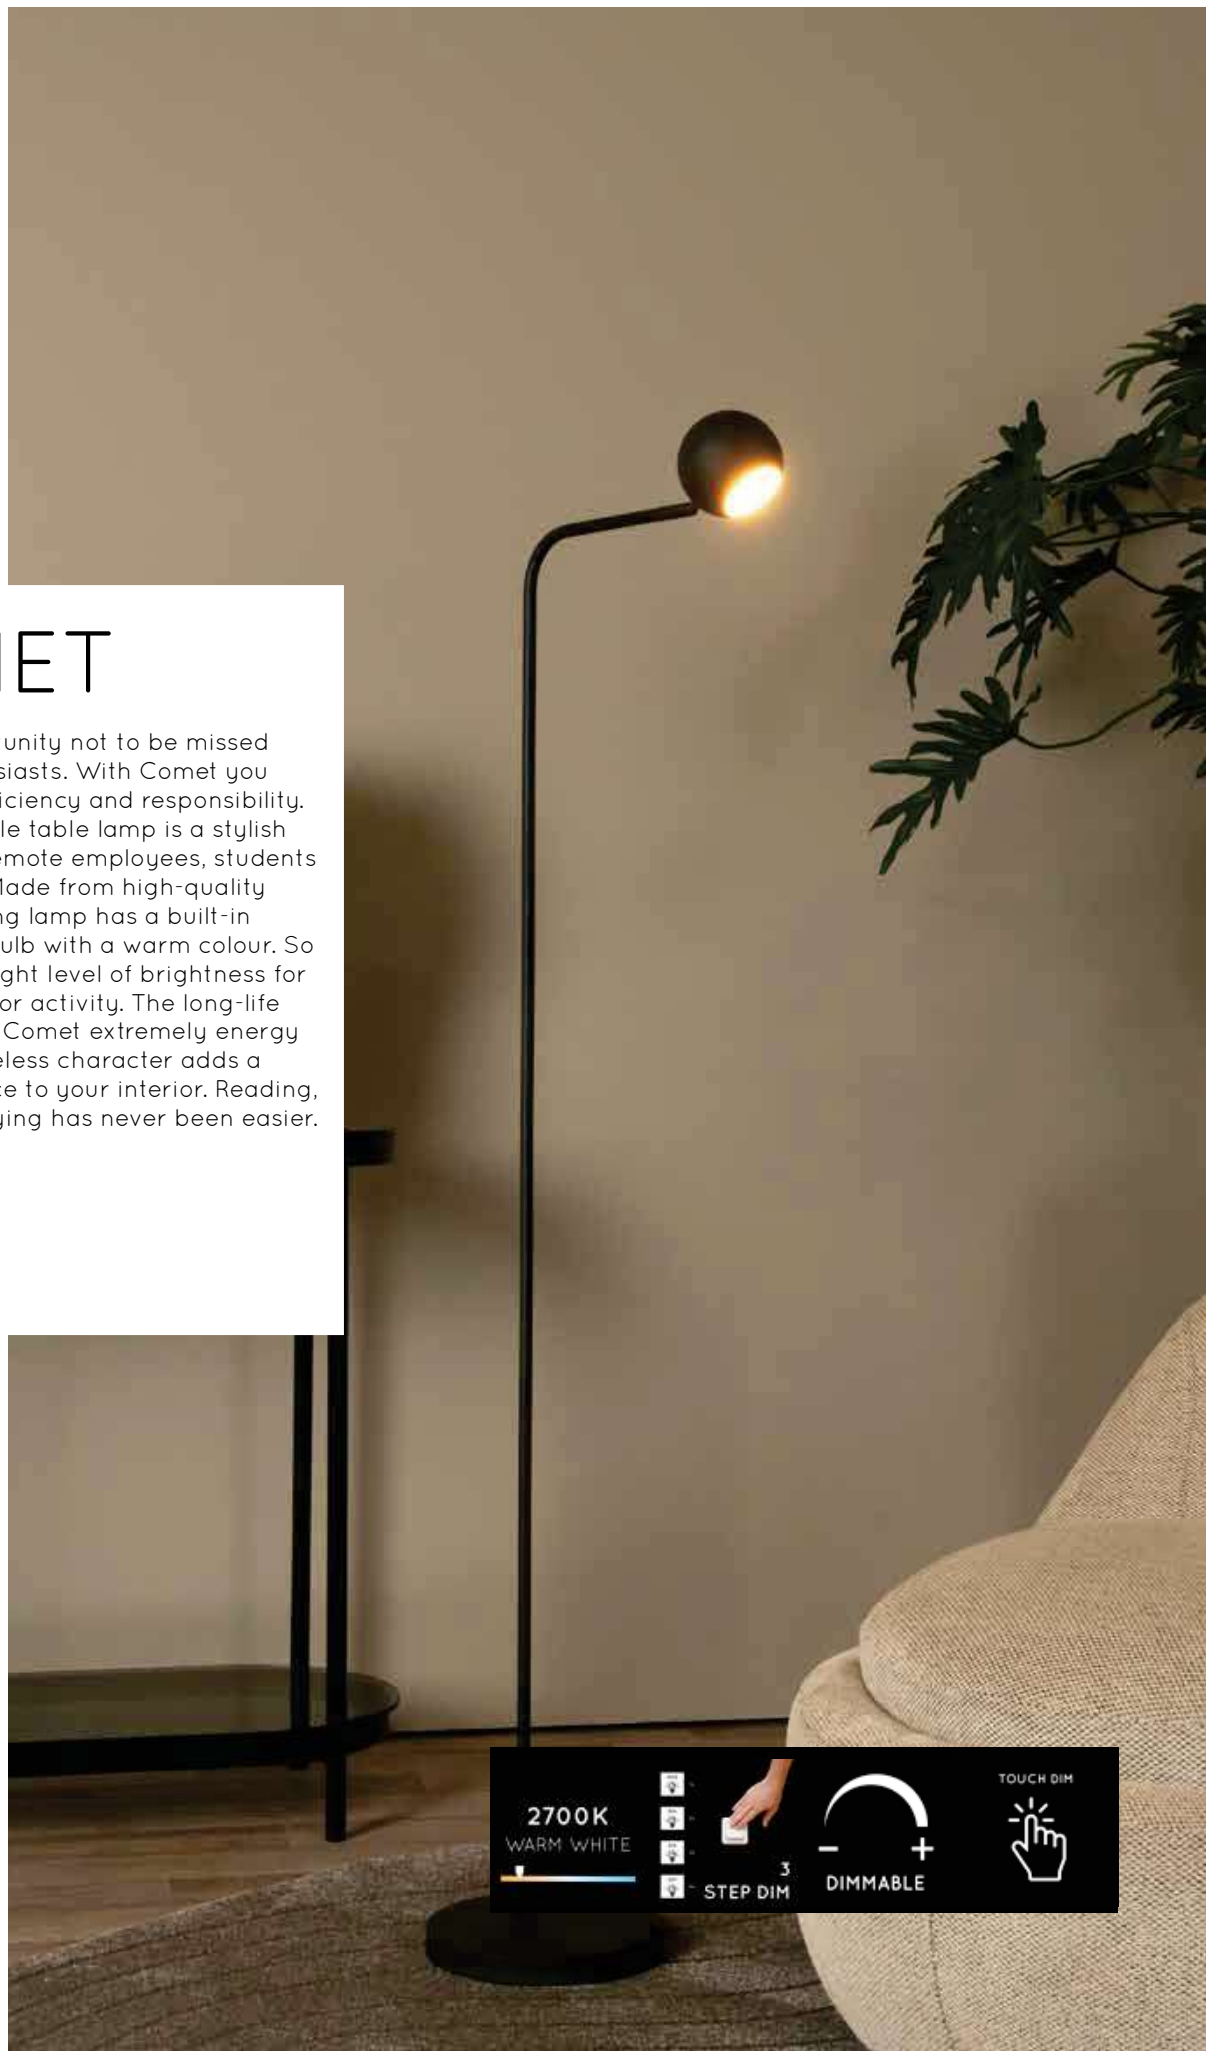

COMET

This is an opportunity not to be missed by design enthusiasts. With Comet you choose style, efficiency and responsibility. This rechargeable table lamp is a stylish must-have for remote employees, students or book lovers. Made from high-quality metal, the reading lamp has a built-in dimmable LED bulb with a warm colour. So you'll have the right level of brightness for any time of day or activity. The long-life bulb also makes Comet extremely energy efficient. Its timeless character adds a touch of elegance to your interior. Reading, working or studying has never been easier.

2700K
WARM WHITE

STEP DIM 3

DIMMABLE

TOUCH DIM