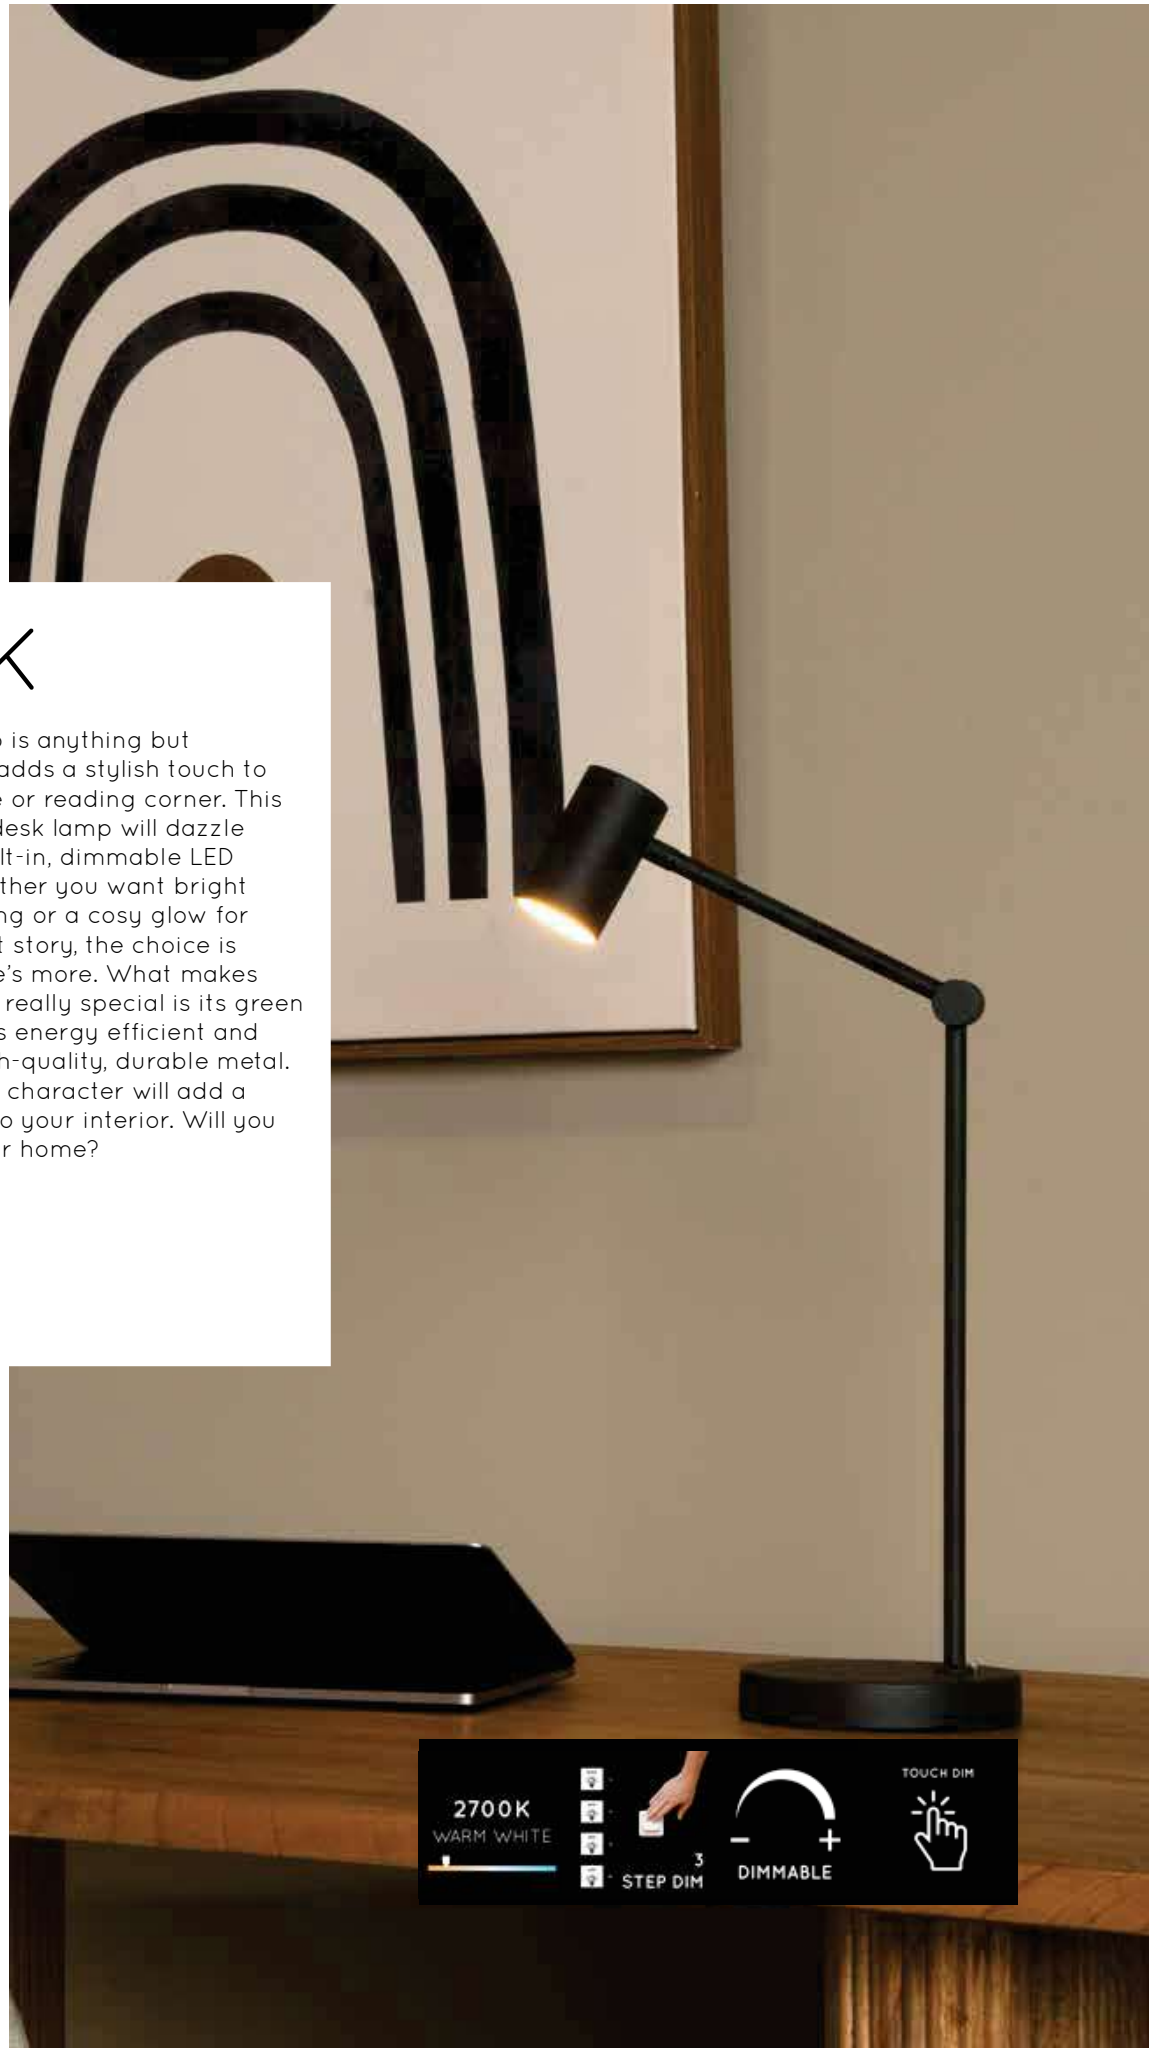

TIPIK

This table lamp is anything but ordinary. Tipik adds a stylish touch to your workplace or reading corner. This rechargeable desk lamp will dazzle you with its built-in, dimmable LED light bulb. Whether you want bright light for studying or a cosy glow for reading a great story, the choice is yours! But there's more. What makes this table lamp really special is its green credentials: it is energy efficient and made from high-quality, durable metal. Tipik's timeless character will add a touch of class to your interior. Will you get one for your home?

2700K
WARM WHITE

3
STEP DIM

DIMMABLE

TOUCH DIM