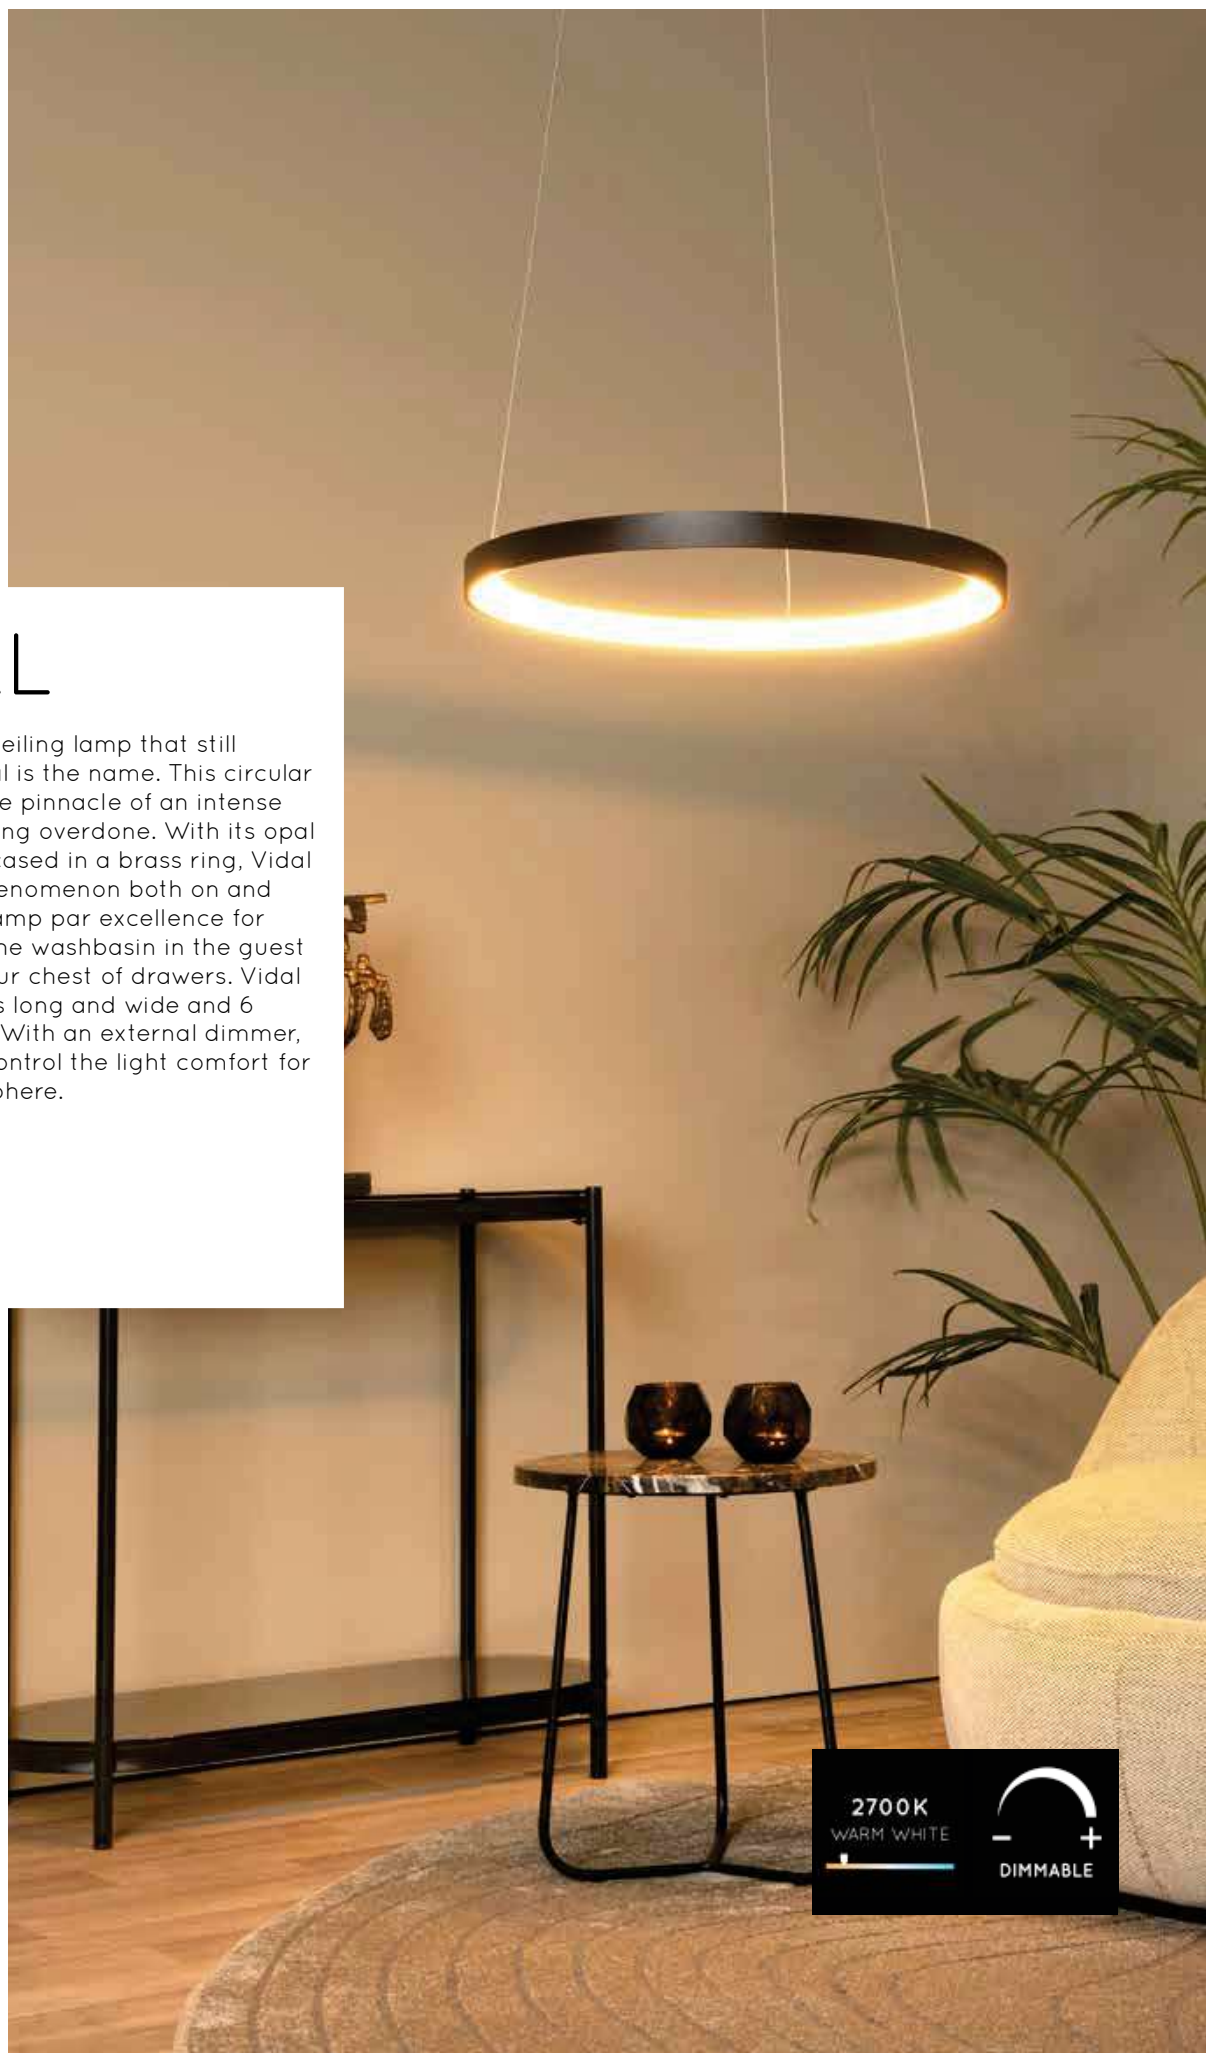

80W/Integrated LED/3000K/4800lm/dim.

W: 80 cm

Colours: White

H: 13 cm

Material: Aluminum

L: 80 cm

VIDAL

An unobtrusive ceiling lamp that still stands out? Vidal is the name. This circular ceiling light is the pinnacle of an intense glow without being overdone. With its opal light surface encased in a brass ring, Vidal is a beautiful phenomenon both on and off. The ceiling lamp par excellence for the hallway, at the washbasin in the guest WC or above your chest of drawers. Vidal is 28 centimetres long and wide and 6 centimetres tall. With an external dimmer, you can easily control the light comfort for the ideal atmosphere.