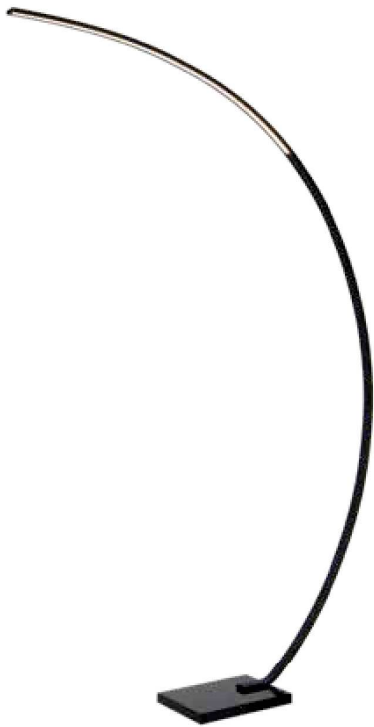

Material: Aluminum

L: 23 cm

79781/10/30

4.5W/Integrated LED/3000K/700lm/dim.

W: 23 cm

Colours: Black

H: 140 cm

Material: Aluminum

L: 23 cm

CURVE

Beautiful curves deserve to be highlighted. That's why we created Curve. This curved reading lamp is graceful and sensual. It will become the centrepiece of your interior. The high-quality marble base adds an extra touch of sophistication. The floor lamp is equipped with a dimmable LED bulb that provides an extra warm white light. The dimmer on the cable allows you to adjust the light intensity at a moment's notice. Whether you need to concentrate or relax, Curve is there for you all year round.