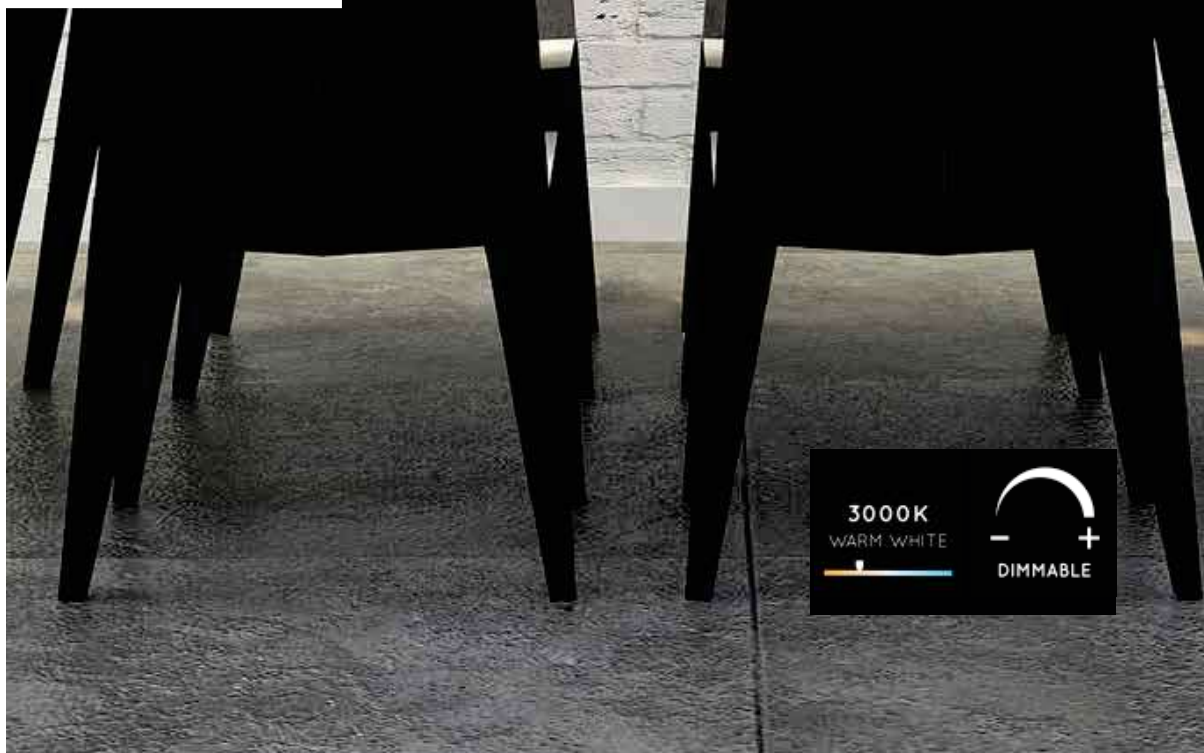

DESIGN

PAGE 4 - 45

TRINITI

Three rings of light are almost entangled but still separated from each other. This hanging lamp lives up to its name. TrinitI represents the holy trinity. Hang the rings for the installation at the desired height (minimum 60 and maximum 135 centimetres from the ceiling). Thanks to the fine connecting cables between the mounting plate and the light sources themselves, the light beams seem to float above your table. After connecting to a dimmer, you determine the brightness of the integrated LEDs yourself.

32W/Integrated LED/3000K/1920lm/dim.

W: 80 cm

Colours: White

H: 135 max. cm

Material: Aluminum

L: 80 cm

TALOWE LED

Like a UFO that brings warm white light with it. This Talowe LED is a hanging lamp with a unique shape and a great many bonuses. Hanging on three stylish cords, it creates a beautiful balance. The circular light element is equipped with an integrated LED light that, if you like, is easy to connect to an external dimmer. The flying saucer is stylish lighting in any living room. Above the coffee table, above the dining table or as a welcoming light in the entryway: Talowe LED is right at home. This sturdy hanging lamp is worth seeing: both in dimensions and in performance.