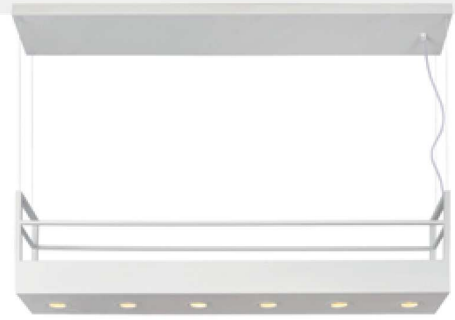

21427/06/31

6x GU10/35W max./excl./

W: 22 cm

H: 160 max. cm

L: 110 cm

Colours: White

Material: Metal

Bulb recom.: 49006/05/31