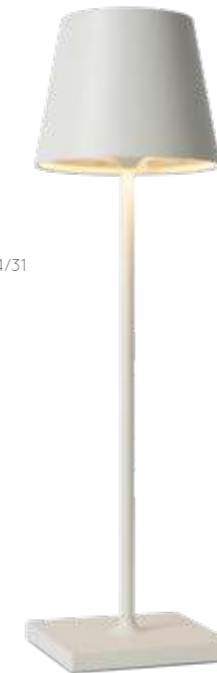

POWER ADAPTER & CABLE INCL.

TOUCH ON-OFF AND DIMMABLE

- touch 1x = 2700K
- touch 2x = 3000K
- touch 3x = OFF

27888/04/31

27888/04/30

JOE

IN- & OUTDOOR

- 1x3W/integrated LED/3 level light/2800-3200K /278lm/incl.
- Ø 14,5/H 26,5 cm
- color opal White
- PE & wood