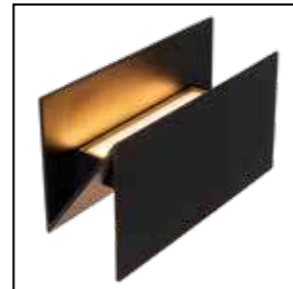

SWINDON

- 15W/INTEGRATED LED/2700K/651 lm
- L 27/W 10,9/H 15,4 cm
- color black
- aluminum

28802/15/30