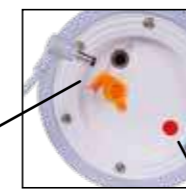

ON -OFF AND 3 STEP DIMMABLE

LITTLE JOE

IN- & OUTDOOR

- 1x 0,3W/integrated LED/2800-3200K /30lm/incl.
- Ø 10/H 18,5 cm
- color white & black/white & green/white & curry
- PE & metal

POWER CONNECTION FOR CHARGING CABLE