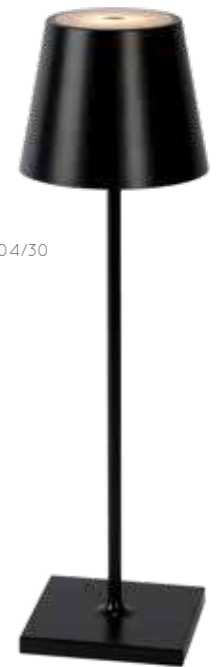

POWER ADAPTER & CABLE INCL.

TOUCH ON-OFF AND DIMMABLE

- touch 1x = 2700K
- touch 2x = 3000K
- touch 3x = OFF

27888/04/31

27888/04/30

JOE

IN- & OUTDOOR

- 1x3W/integrated LED/3 level light/2800-3200K /278lm/incl.
- Ø 14,5/H 26,5 cm
- color opal White
- PE & wood

06800/03/31

- rechargeable battery 5V 4000mAh
- 4.5 - 5.5 hours w/ full power lighting
- 9.5 - 10.5 hours w/ medium power lighting
- 72 hours w/ lowest power lighting

POWER CONNECTION FOR CHARGING CABLE

ON -OFF AND 3 STEP DIMMABLE

LITTLE JOE

IN- & OUTDOOR

- 1x 0,3W/integrated LED/2800-3200K /30lm/incl.
- Ø 10/H 18,5 cm
- color white & black/white & green/white & curry
- PE & metal

POWER CONNECTION FOR CHARGING CABLE

- 1x 1,8W/integrated LED/3 level light/3000K /150lm/incl.
- shade Ø 11 - 15,3 cm
- Ø 15,5/H 26 cm
- color multicolor
- plastic & metal

LIGHTING IN MULTICOLOR: BLUE, GREEN, PINK, PURPLE & WARM WHITE

13815/02/99