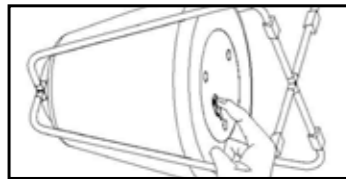

- rechargeable battery
- charging time 3 hours
- touch 1 = 100%
- working time w/ full light 4 hours
- touch 2 = 40%
- working time w/ medium light 10 hours
- touch 3 = 10%
- working time w/ little light 50 hours
- touch 4 = On/Off

POWER CABLE & CHARGER ADAPTER INCLUDED