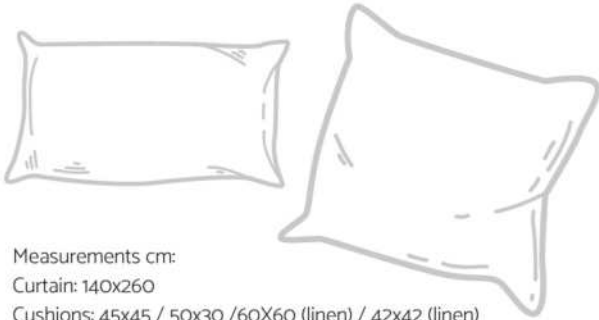

COORDINATED COLLECTIONS

We present 8 coordinated collections, made up of a curtain + 2 sizes of cushions + bedspread (in some references) where, in addition to combining with each other, each product is available in 3 or 4 colors.