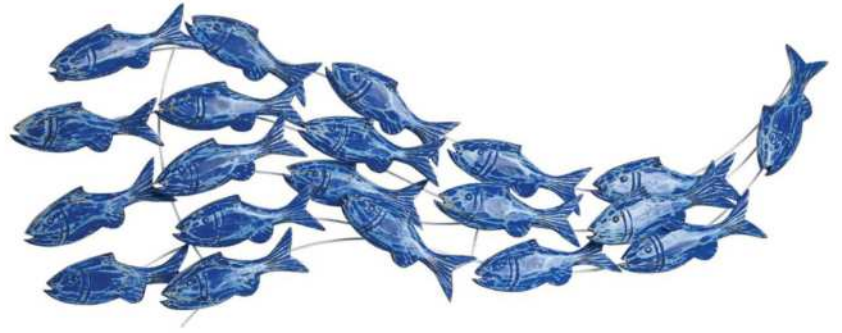

PC-211043

DP-211308